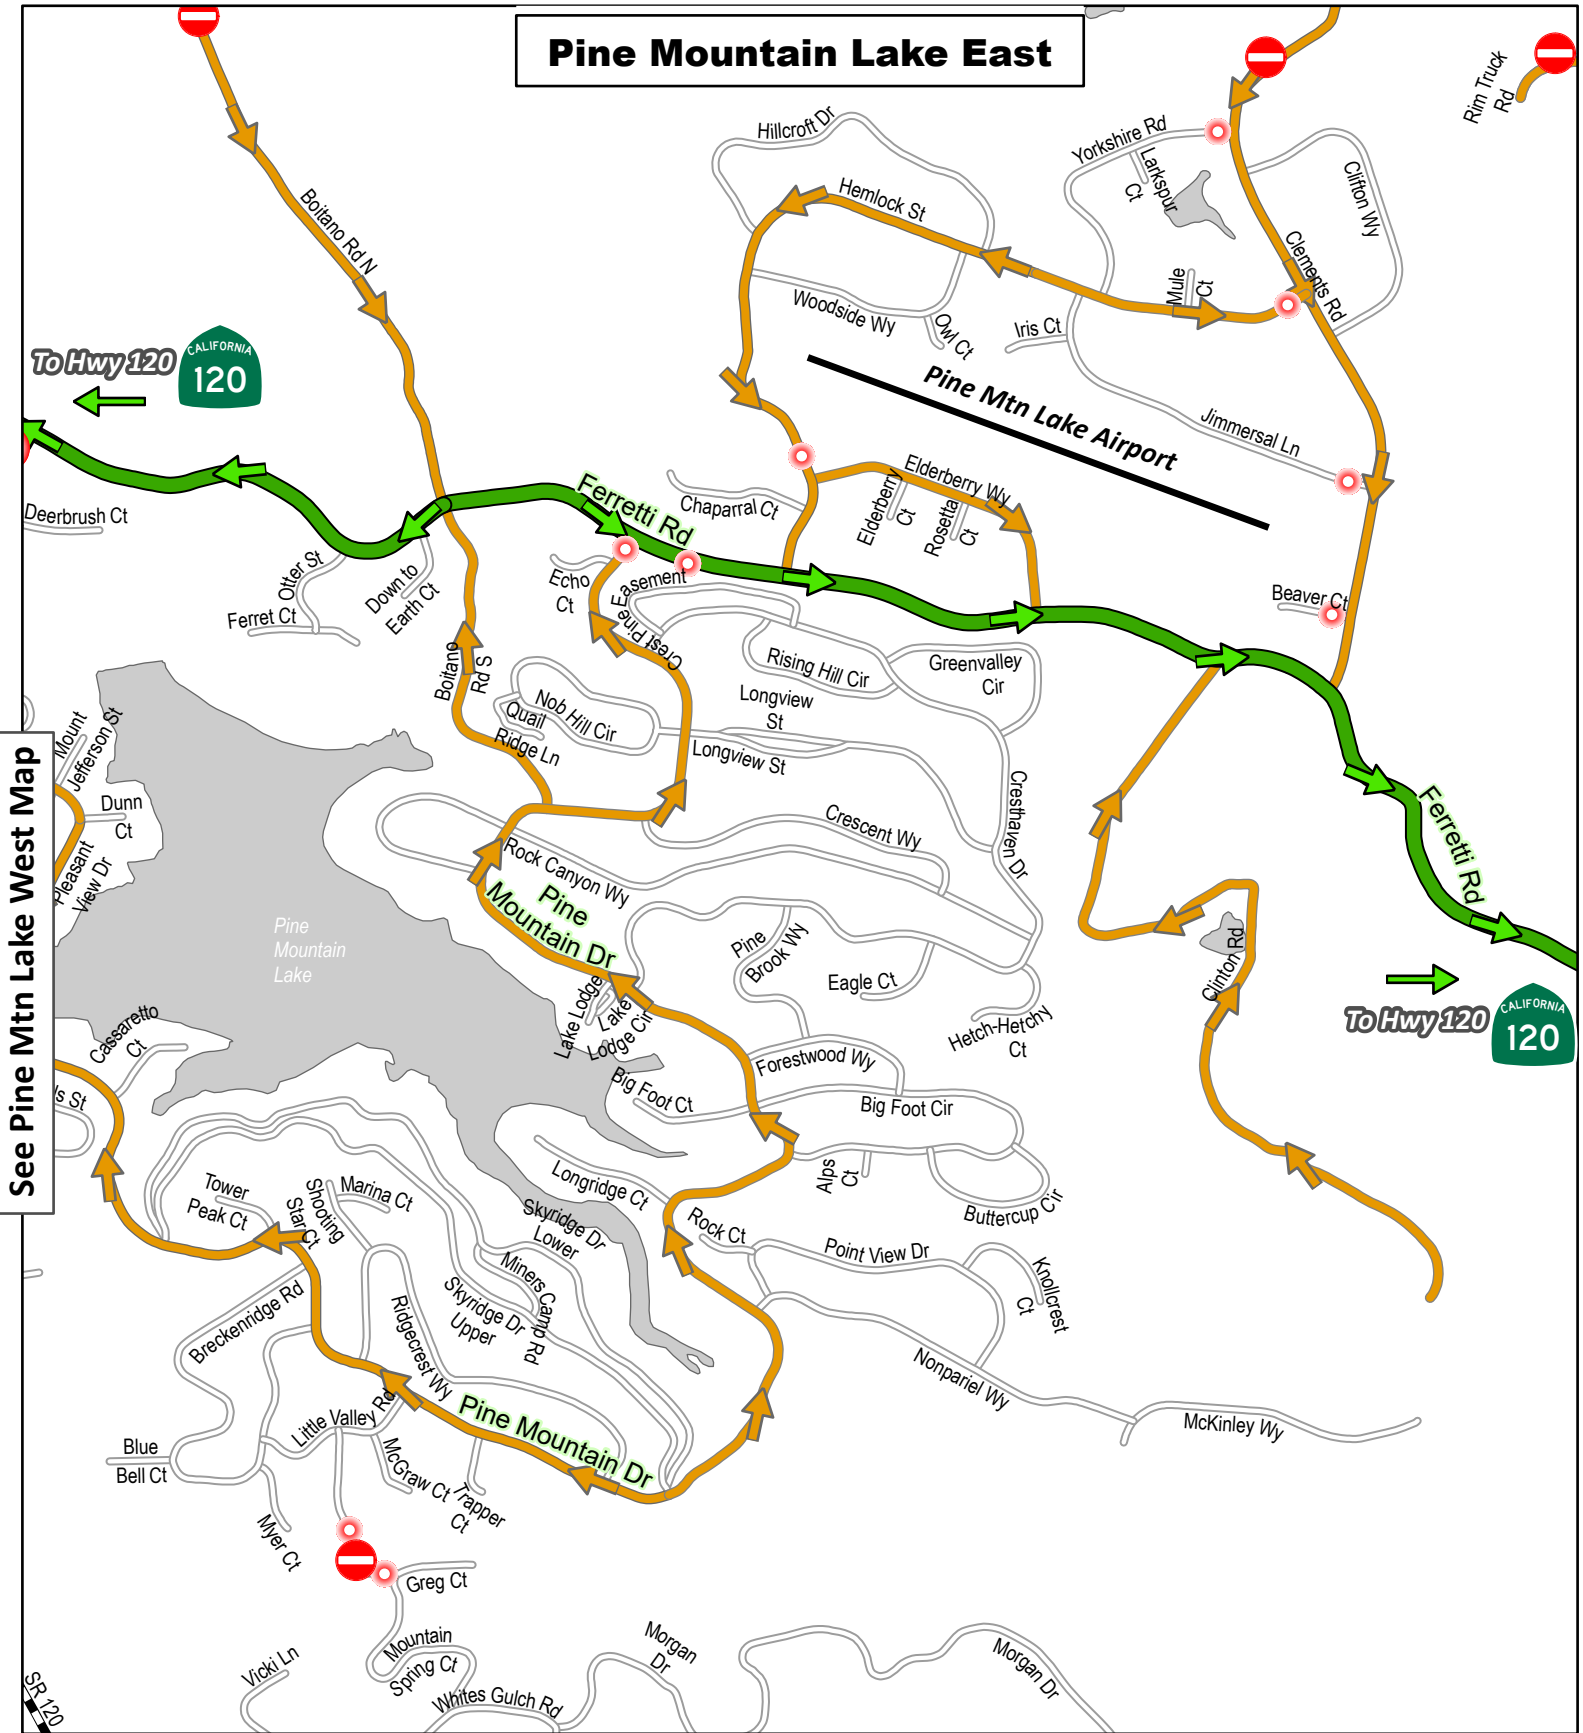

# Pine Mountain Lake East

See Pine Mtn Lake West Map

- Exit Routes**
- Primary Route: Hwy 120 via Ferretti Rd
  - ▬ Ferretti Rd
  - ▬ Feeder to Ferretti
- County Routes**
- Hwy
  - County Road
  - Local Traffic
  - Other Roads
- ⊘ Dead End - Not a through road
  - ⊙ Gates
  - ▭ Golf Course
  - Lakes & Reservoirs
  - F Fire Stations
  - S Schools

In an evacuation, use the closest feeder road to reach Ferretti Rd; then, take Ferretti Rd to reach Highway 120. This map is for emergency planning purposes. It is your responsibility to ensure your own safety - study your routes ahead of time, do not take unfamiliar roads, and follow all directions from Law Enforcement

Refer to the Surrounding Area map for additional information after leaving Pine Mountain Lake